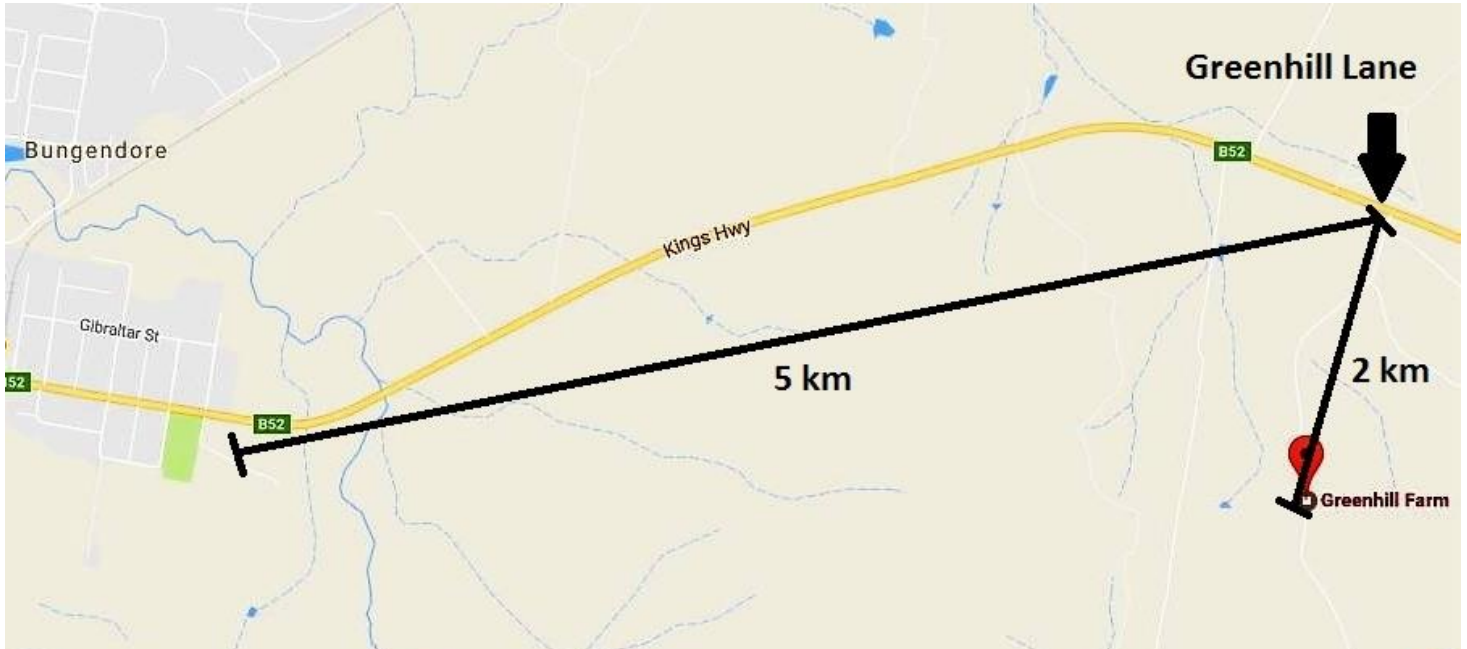

From Bungendore, go east along the Kings Highway (towards Braidwood) for 5km. Go past Harrowfield Rd (signed, on the left), then after 500m turn right (south) onto Greenhill Lane - it is also signed. Go up Greenhill Lane for 1km to the turning circle and a single gate ("95" on the post). Continue through the gate along the farm track about 1km to the house area.